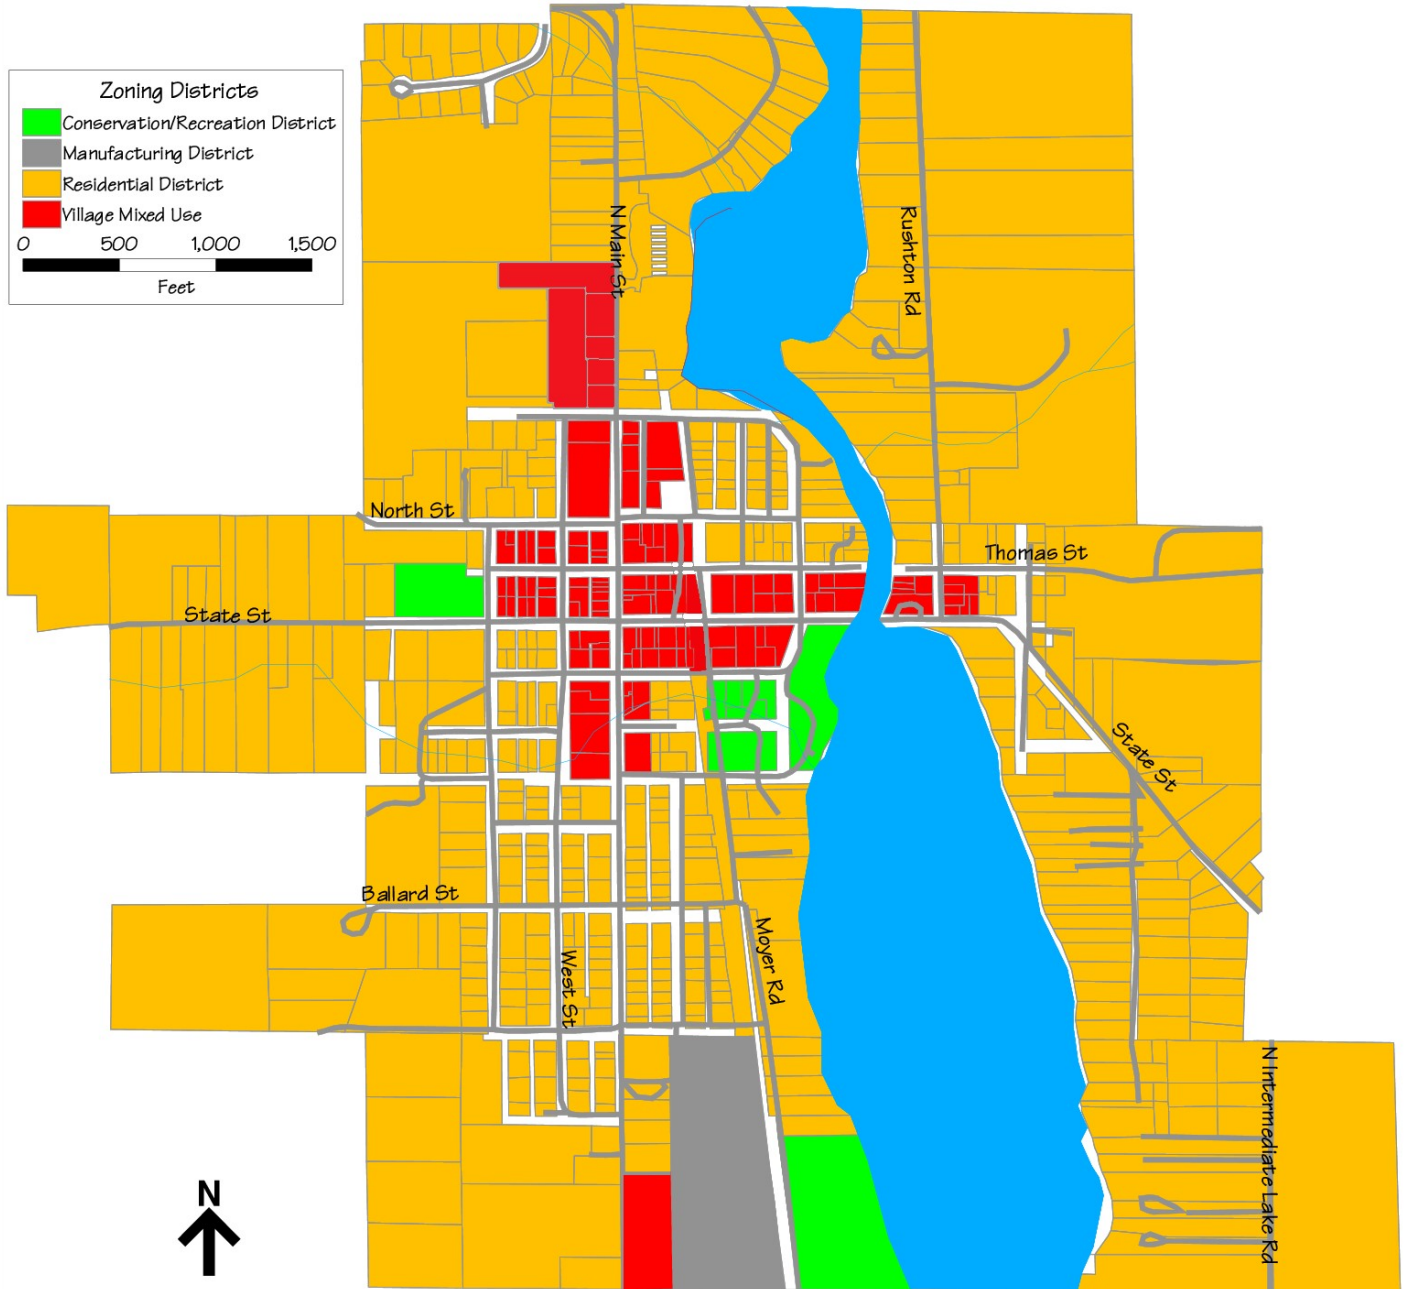

Village of Central Lake Zoning Map

Antrim County, Michigan

Source data: Antrim County Equalization Department,
Michigan Department of Natural Resources

Adopted: December 11, 2006
Effective: February 13, 2006

Prepared by: M.C. Planning & Design
Map Date: December 15, 2006