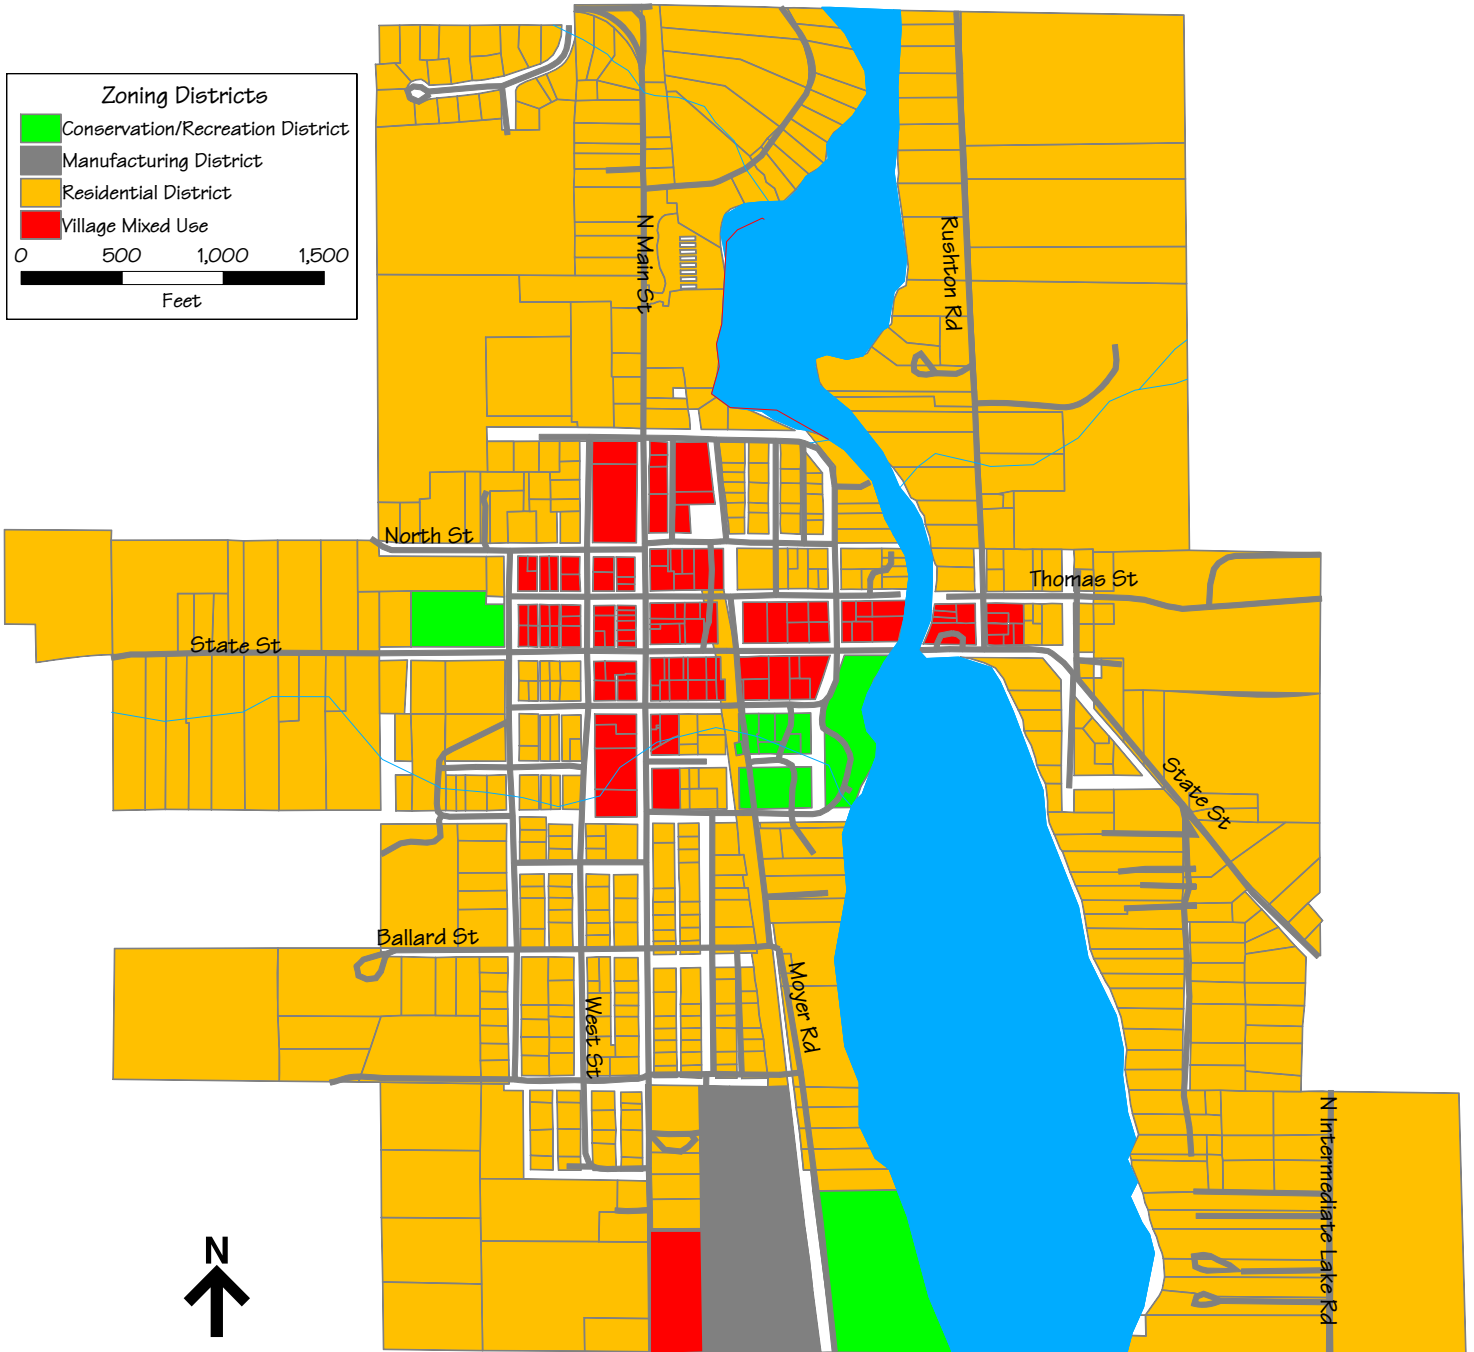

Village of Central Lake Zoning Map

Antrim County, Michigan

Source data: Antrim County Equalization Department,
Michigan Department of Natural Resources

Adopted: December 11, 2006
Effective: February 13, 2006

Prepared by: M.C. Planning & Design
Map Date: December 15, 2006